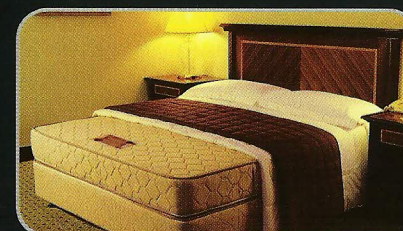

Slumberland

The Most Comfortable Place In The World

Slumberland is one of the most reputable brand of institutional bedding products. Using the advance Posture Spring® and the state of art Pocketed Posture Springing System®, Slumberland hotel beds are widely recognised as the world leader in their own field with unmatched sleeping comfort, support and durability.

HISTORY

Founded by Mr. John Seccombe, the Slumberland company was started in the United Kingdom in 1919. Slumberland has more than 80 years of experiences in making finest beds.

Using the advanced Posture Springing® and the state-of-the-art Pocketed Posture Springing® System, today, Slumberland beds are widely recognised as the world leader in their own field with unmatched sleeping comfort, support and durability.

Combining up-to-the-minute technology and traditional bed making craftsmanship, it will keep Slumberland at the fore front of bed manufacturing well into the 21st century.

Slumberland hotel beds have been supplied to thousand of hotels and resorts worldwide. Slumberland has built up over generations the most respected, widely known name and reputation in the industry. This name and reputation will continue for generations to come.

Product Quality and Innovation
Backed by Integrity and Service

Slumberland Hotel Series

GRAND SUITE

Non-Flip
Pocketed Posture Spring®
with Pillow Top
(PPS1200)

WIDTH (STD LENGTH 200CM)	SINGLE 92cm (3'0")	SUPER SINGLE 107cm (3'6")	QUEEN 152cm (5'0")	KING 182cm (6'0")
SPRING COUNT	645	731	1118	1333

EXECUTIVE SUITE

Pocketed Posture Spring®
(PPS1200)

WIDTH (STD LENGTH 200CM)	SINGLE 92cm (3'0")	SUPER SINGLE 107cm (3'6")	QUEEN 152cm (5'0")	KING 182cm (6'0")
SPRING COUNT	645	731	1118	1333

DELUXE SUITE
Posture Spring®
with Pillow Top
(PS800)