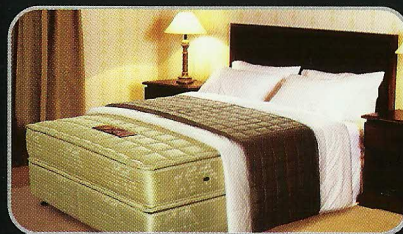

Slumberland Hotel Series

GRAND SUITE

Non-Flip
Pocketed Posture Spring®
with Pillow Top
(PPS1200)

WIDTH (STD LENGTH 200CM)	SINGLE 92cm (3'0")	SUPER SINGLE 107cm (3'6")	QUEEN 152cm (5'0")	KING 182cm (6'0")
SPRING COUNT	645	731	1118	1333