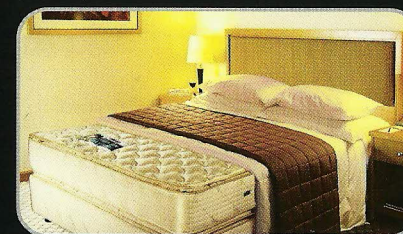

DELUXE SUITE
Posture Spring®
with Pillow Top
(PS800)

WIDTH (STD LENGTH 200CM)	SINGLE 92cm (3'0")	SUPER SINGLE 107cm (3'6")	QUEEN 152cm (5'0")	KING 182cm (6'0")
SPRING COUNT	407	481	703	851