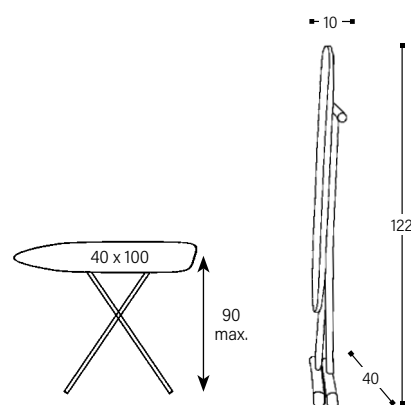

Product Details

Ironing Board

Guestroom

SURF

Steam permeable mesh board

Ironing Board SURF

- Ironing surface 40 x 100 cm
- Variable height: 84 - 87 - 90 cm
- Anti-Fire cover with foam underlay
- Integrated 1.8 m Schuko extension cord
- Sturdy frame with transport safety lock
- Material legs: tubular steel, powder coated, silver finish

Code	Version
160150	without power extension cord
160132	extension cord with EU Schuko plug
160152	extension cord with UK plug

Weight	
Ironing board SURF	4,6 kg
Power extension cord	0,3 kg