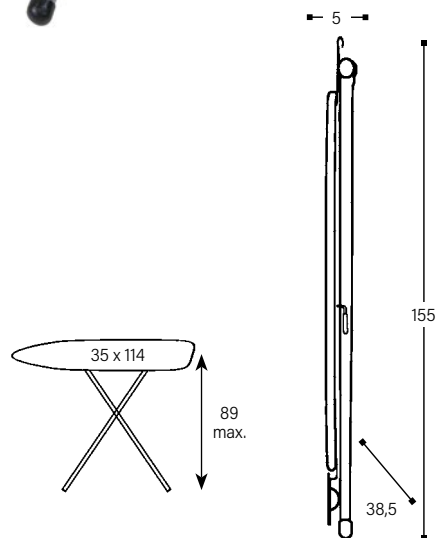

### Ironing Board E-ZEE

- Ironing surface 35 x 114 cm
- Height adjustment 90-96-102-108 cm
- Anti-Fire cover with foam underlay
- Fold-away suspension hook
- Double leg construction for added strength
- Heat resistant integrated iron rest
- Integrated 1.8 m Schuko extension cord
- Sturdy frame with transport safety lock
- Material legs: tubular steel, powder coated, silver finish

Code	Version
160151	without power extension cord
160111	extension cord with EU Schuko plug
160157	extension cord with UK plug

Weight	
Ironing board E-ZEE	4,3 kg
Power extension cord	0,3 kg