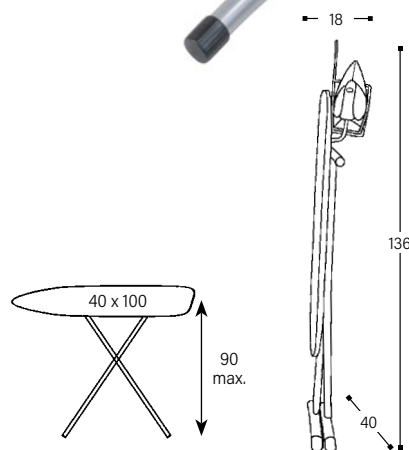

Product Details

Ironing Station

Guestroom

SURF STEAMWORKS

Ironing Board SURF

- Ironing surface 40 x 100 cm
- Variable height: 84 - 87 - 90 cm
- Anti-Fire cover with foam underlay
- Suspension hook
- Integrated 1.8 m Schuko extension cord
- Sturdy frame with transport safety lock
- Material legs: tubular steel, powder coated, silver finish

Iron Holder

- Heat resistant safety iron cradle
- Suspension hook
- Theft protection - cabel guard secured to the board

Hotel Steam Iron STEAMWORKS

- Double safety auto-shut-off
horizontal position after 30 seconds
vertical position after 8 minutes
- Non-stick ceramic soleplate
- Anti-Calc- and Anti-Drip-System
- Self-Cleaning
- Cord length: 2.4 m
- 220-240 V, 50/60 Hz, 1650-2000 W

Code	Version
160164	Set, extension cord with EU Schuko plug
160166	Set, extension cord with UK plug

Steam permeable mesh board

Pictures with dry iron Sahara

Weight	
Ironing board SURF	4,6 kg
Power extension cord	0,3 kg
Iron holder	0,4 kg
Iron STEAMWORKS	1,1 kg
total	6,4 kg