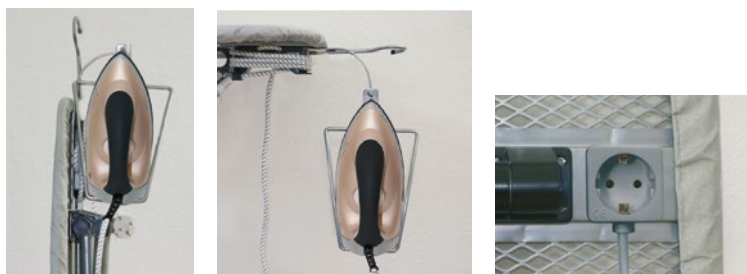

Product Details

Ironing Station

Guestroom

SURF STEAMWORKS

Ironing Board SURF

- Ironing surface 40 x 100 cm
- Variable height: 84 - 87 - 90 cm
- Anti-Fire cover with foam underlay
- Suspension hook
- Integrated 1.8 m Schuko extension cord
- Sturdy frame with transport safety lock
- Material legs: tubular steel, powder coated, silver finish

Iron Holder

- Heat resistant safety iron cradle
- Suspension hook
- Theft protection - cabel guard secured to the board

Hotel Steam Iron STEAMWORKS

- Double safety auto-shut-off
horizontal position after 30 seconds
vertical position after 8 minutes
- Non-stick ceramic soleplate
- Anti-Calc- and Anti-Drip-System
- Self-Cleaning
- Cord length: 2.4 m
- 220-240 V, 50/60 Hz, 1650-2000 W

Code	Version
160164	Set, extension cord with EU Schuko plug
160166	Set, extension cord with UK plug

Steam permeable mesh board

Pictures with dry iron Sahara

Weight	
Ironing board SURF	4,6 kg
Power extension cord	0,3 kg
Iron holder	0,4 kg
Iron STEAMWORKS	1,1 kg
total	6,4 kg