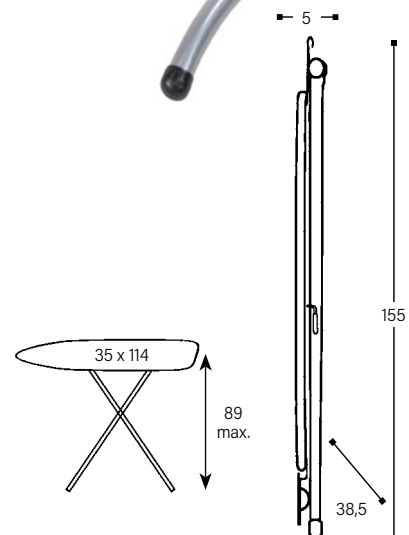

Weight	
Ironing board E-ZEE	4,3 kg
Power extension cord	0,3 kg
total	4,6 kg