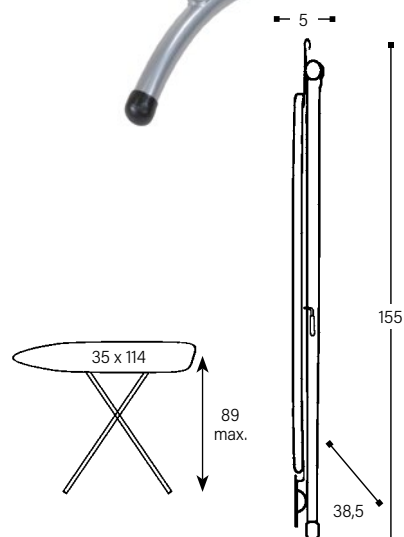

Product Details

Ironing Station

Guestroom

E-ZEE SAHARA

Ironing Board E-ZEE

- Ironing surface 35 x 114 cm
- Height adjustment 90-96-102-108 cm
- Anti-Fire cover with foam underlay
- Fold-away suspension hook
- Double leg construction for added strength
- Heat resistant integrated iron rest
- Integrated 1.8 m Schuko extension cord
- Sturdy frame with transport safety lock
- Material legs: tubular steel, powder coated, silver finish

Steam permeable mesh board

Hotel Dry Iron SAHARA

- Double safety auto-shut-off horizontal position after 30 seconds vertical position after 8 minutes
- Non-stick ceramic soleplate
- Cord length: 2.4 m
- 220-240 V, 50/60 Hz, 900-1100 W

Code	Version
160175	extension cord with EU Schuko plug
160177	extension cord with UK plug

Weight	
Ironing board E-ZEE	4,3 kg
Power extension cord	0,3 kg
total	4,6 kg