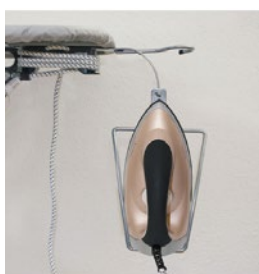

### Iron Holder

- Heat resistant safety iron cradle
- Suspension hook
- Theft protection - cabel guard secured to the board

### Hotel Dry Iron SAHARA

- Double safety auto-shut-off  
horizontal position after 30 seconds  
vertical position after 8 minutes
- Non-stick ceramic soleplate
- Cord length: 2.4 m
- 220-240 V, 50/60 Hz, 900-1100 W

Code	Version
160178	Set, extension cord with EU Schuko plug
160180	Set, extension cord with UK plug

Steam permeable mesh board