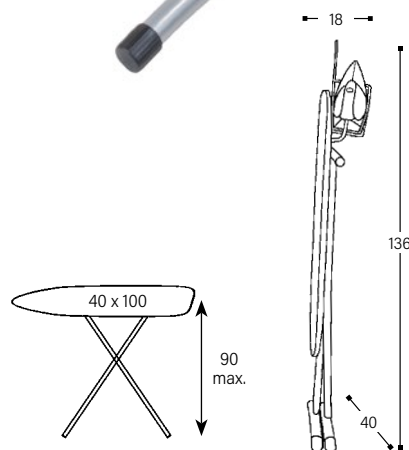

### Ironing Board SURF

- Ironing surface 40 x 100 cm
- Variable height: 84 - 87 - 90 cm
- Anti-Fire cover with foam underlay
- Suspension hook
- Integrated 1.8 m Schuko extension cord
- Sturdy frame with transport safety lock
- Material legs: tubular steel, powder coated, silver finish

### Hotel Dry Iron SAHARA

- Double safety auto-shut-off  
horizontal position after 30 seconds  
vertical position after 8 minutes
- Non-stick ceramic soleplate
- Cord length: 2.4 m
- 220-240 V, 50/60 Hz, 900-1100 W

Code	Version
160178	Set, extension cord with EU Schuko plug
160180	Set, extension cord with UK plug

Steam permeable mesh board

#### Weight

Ironing board SURF	4,6 kg
Power extension cord	0,3 kg
Iron holder	0,4 kg
Iron SAHARA	0,8 kg
total	6,1 kg

ALISEO GmbH · Leutkirchstraße 63 · 77723 Gengenbach

Tel. +49 (0) 7803-60279-0

Fax+49 (0) 7803-60279-30