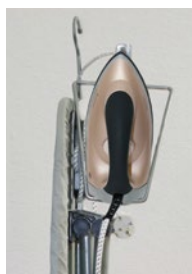

Weight

Ironing board SURF	4,6 kg
Power extension cord	0,3 kg
Iron holder	0,4 kg
Iron SAHARA	0,8 kg
total	6,1 kg

ALISEO GmbH · Leutkirchstraße 63 · 77723 Gengenbach

Tel. +49 (0) 7803-60279-0

Fax+49 (0) 7803-60279-30

E-Mail: info@aliseo.de · Internet: www.aliseo.de

ALISEO GmbH
G E R M A N Y