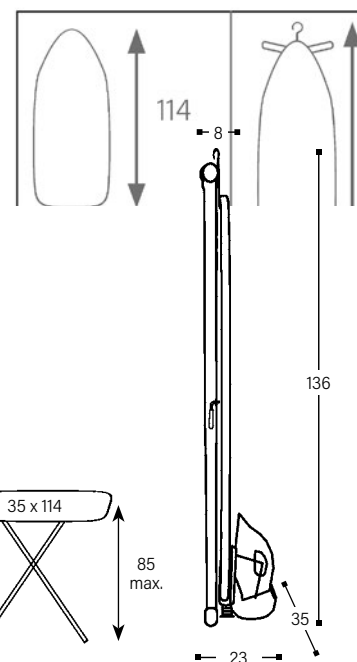

Weight

Ironing board MI-PRO	4,3 kg
Power extension cord	0,3 kg
Iron holder	1,0 kg
Iron SAHARA	0,8 kg
gesamt	6,4 kg