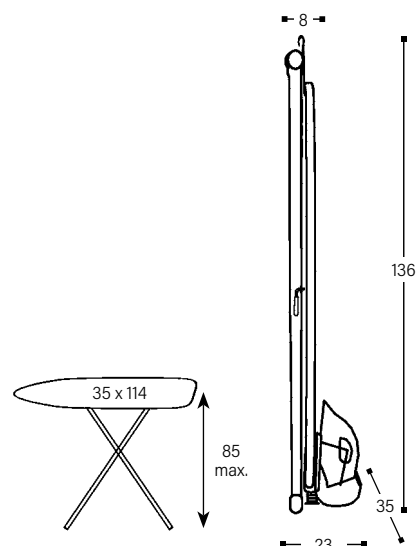

Code	Version
160203	Set, extension cord with EU Schuko plug
160205	Set, extension cord with UK plug

Weight

Ironing board MI-PRO	4,3 kg
Power extension cord	0,3 kg
Iron holder	1,0 kg
Iron STEAMWORKS	1,1 kg
total	6,7 kg