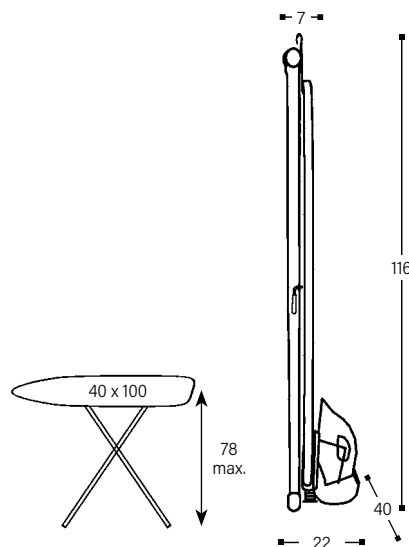

### Ironing Board MINI-MAX

- Ironing surface 40 x 100 cm
- Height adjustment up to 78 cm
- Anti-Fire cover with foam underlay
- Fold-away suspension hook
- Integrated Schuko extension cord
- Sturdy frame with transport safety lock
- Material legs: tubular steel, powder coated, dark grey finish

### Hotel Dry Iron SAHARA

- Double auto-shut-off  
horizontal position after 30 seconds  
vertical position after 8 minutes
- Non-stick ceramic soleplate
- Cord length: 2.4 m
- 220-240 V, 50/60 Hz, 900-1100 W

Code	Version
160219	Set, extension cord with EU Schuko plug
160221	Set, extension cord with UK plug

Weight	
Ironing board MINI-MAX	4,4 kg
Power extension cord	0,3 kg
Iron holder	1,0 kg
Iron SAHARA	0,8 kg
total	6,5 kg