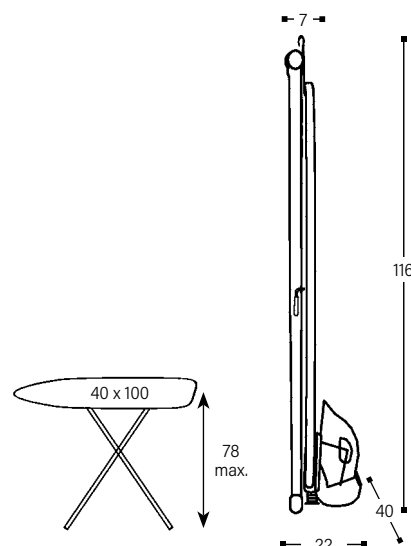

Code	Version
160222	Set, extension cord with EU Schuko plug
160224	Set, extension cord with UK plug

Weight

Ironing board MINI-MAX	4,4 kg
Power extension cord	0,3 kg
Iron holder	1,0 kg
Iron STEAMWORKS	1,1 kg
total	6,8 kg