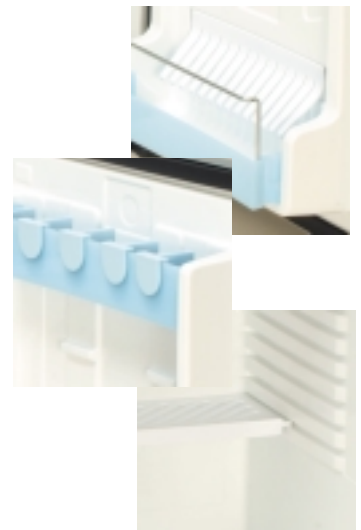

■ Dometic miniBar

Only the
Best
for the
Guest

[RH 131]
30 litres

[RH 141]
40 litres

■ Dometic miniBar 30 & 40 litres

[RH 131] (30 litres)

[RH 141] (40 litres)

- Automatic defrost
- 1 interior door rack for miniatures with adjustable height and depth
- 1 interior door rack for bottles with adjustable depth
- Adjustable bottle separators
- 1 shelf with adjustable height
- 1 ice tray
- 12 mm screw down feet

- Automatic defrost
- 1 interior door rack for miniatures with adjustable height and depth
- 1 interior door rack for bottles with adjustable depth
- Adjustable bottle separators
- Bottle fingers
- 2 shelves with adjustable height
- 1 ice tray
- 12 mm screw down feet

Cabinet:	Built-in or free-standing Black colour plastic coated steel cabinet
Door:	Integrated handle Magnetic door seal
Volume:	30 litres
Dimensions (in mm):	H 524 x W 380 x D 444
Door decor panel (in mm):	H 481 x W 350 x D Max. 2
Input:	90 watts
Energy consumption:	0,97 kWh (according to ISO 7371 norm)
Weight:	15 kg
Options:	Interior light Lock Left or right door opening side Sliding hinge 40 mm feet

Cabinet:	Built-in or free-standing Black colour plastic coated steel cabinet
Door:	Integrated handle Magnetic door seal
Volume:	40 litres
Dimensions (in mm):	H 552 x W 425 x D 451
Door decor panel (in mm):	H 511 x W 392 x D Max. 2
Input:	90 watts
Energy consumption:	1,07 kWh (according to ISO 7371 norm)
Weight:	16 kg
Options:	Interior light Lock Left or right door opening side Sliding hinge 40 mm feet