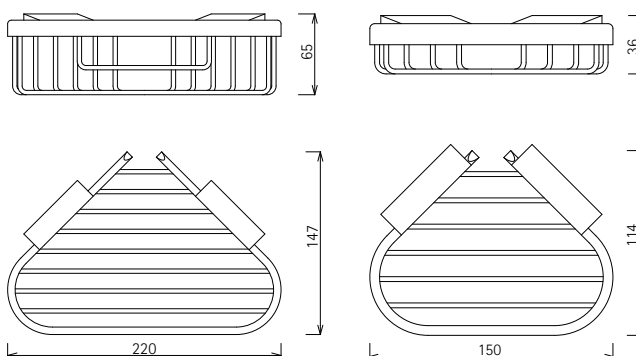

CERTIFICATE - WARRANTY

All our accessories are manufactured in accordance with European standards and from the highest quality materials ensuring superior quality and durability. All **brass** constructed items with chrome finish are constructed to resist corrosion and are warranted for 10 years provided that proper installation and all maintenance instructions are followed. *For complete warranty information please contact us.*

ALISEO GmbH · Leutkirchstraße 63 · 77723 Gengenbach
Tel. +49 (0) 7803-60279-0
Fax+49 (0) 7803-60279-30
E-Mail: info@aliseo.de · Internet: www.aliseo.de

ALISEO GmbH
G E R M A N Y