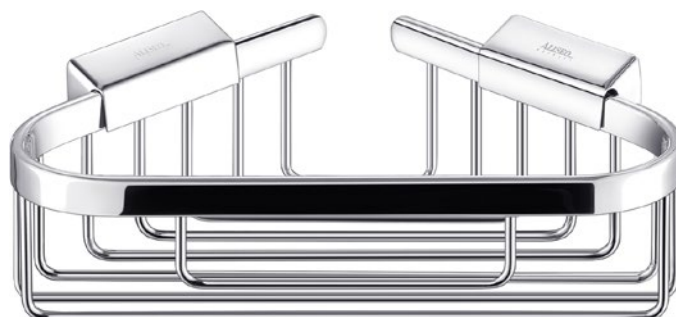

Product Details

Bathroom-Accessories

Complementary

Corner Soap Basket

With screw cover plate
Can be mounted with or without caps
Material: brass

Code	Finish	W x H x D in mm
030466	chrome	220 x 65 x 147
030461	chrome	150 x 36 x 114