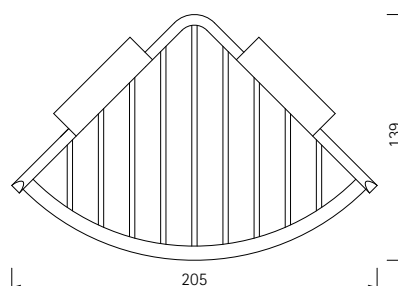

Product Details

Bathroom-Accessories

Complementary

Corner Soap Basket

With screw cover plate
Can be mounted with or without caps
Material: brass

Code	Finish	W x H x D in mm
030462	chrome	205 x 45 x 139

Cleaning Instructions - Accessories: