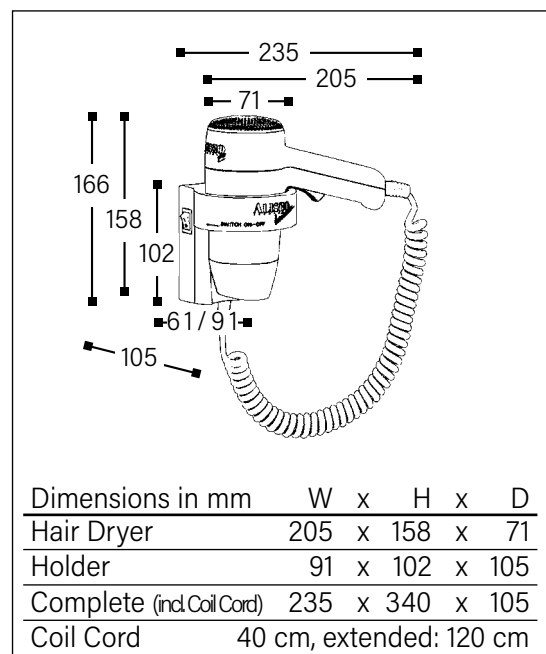

Cleaning Instructions - Hair Dryer:

- Disconnect the hand dryer from the power supply.
- Wipe the case of the hairdryer with a damp (NOT wet) cloth.
- Polish with a dry cotton cloth.