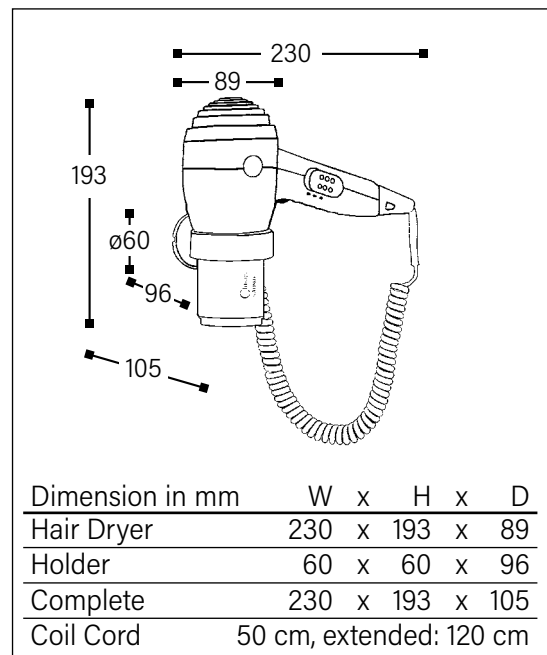

Product Details

Hotel Hair Dryers

CHROMO

- Wall mounted brass holder
- Two heat/speed setting 600/1200 W
- Safety release button
- Safety screws
- Integrated overheating protection
- Double insulated (Class II)
- 220-240 V, 50/60 Hz

- ▶ With plug, for plug-in application:

Code	Colour	Heat / Speed Settings
010330	chrome/black	600/1200 W

Cleaning Instructions - Hair Dryer:

- Disconnect the hand dryer from the power supply.
- Wipe the case of the hairdryer with a damp (NOT wet) cloth.
- Polish with a dry cotton cloth.