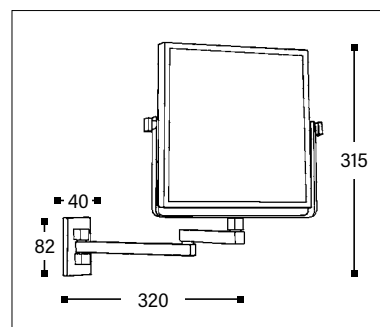

Product Details

Magnifying Mirrors Unlighted

COSMO CUBIK

- Twin arm
- 2 mirrors: plain and 3x magnification
- Covered backplate

Code	Version	
020604	chrome	200 x 200 mm

Cleaning Instructions - Magnifying Mirrors: